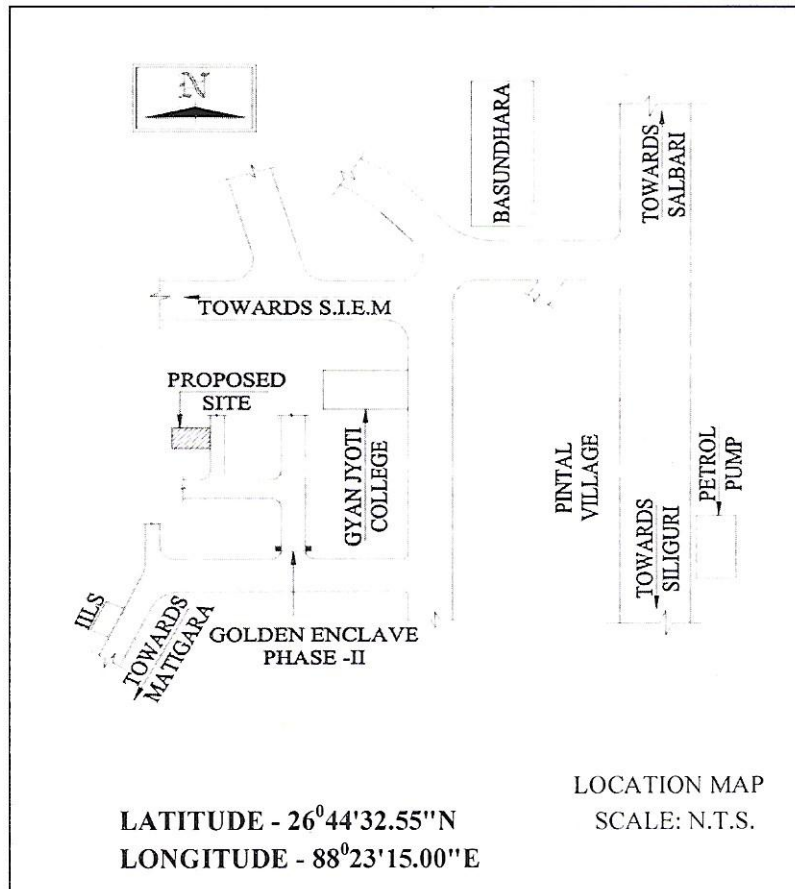

Ph - 7001060138  
9733000999  
9832612627

Location details of the project, with clear demarcation of land dedicated for the project development along with its boundaries including the latitude and longitude of end – points of the project

Site Address: Complex of Golden Enclave Phase –II, Plot No. C12,  
Near Indian Institute of Legal Studies (Law College),  
Dagapur, Siliguri, Dist - Darjeeling

MARUTI HOMES  
Shital Mittal  
Proprietor